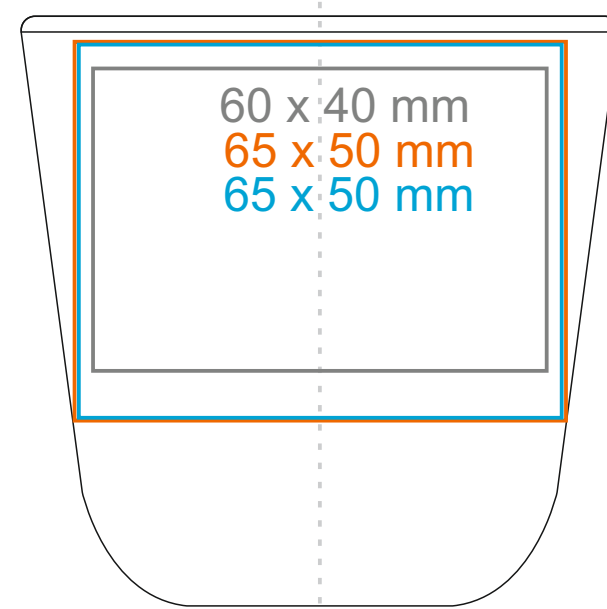

Romantic

230 ml / h: 78 mm / Ø 79 mm

CANDLESHERE
enlight your brand

*In the case of projects running outside of the standard print area, please contact our sales department.

Meaning

- Transfer Print
- Laser Engraving
- Direct Print