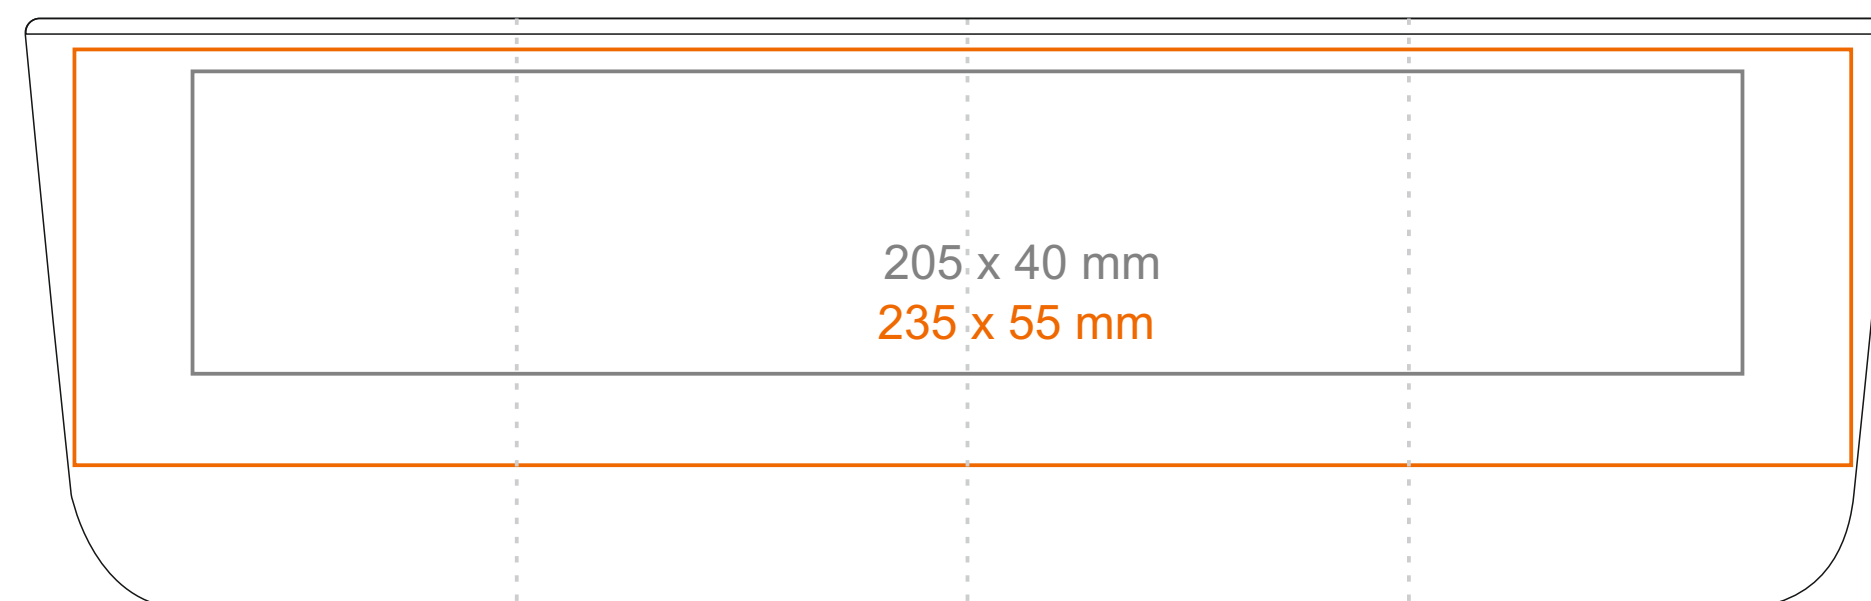

Romantic

230 ml / h: 78 mm / Ø 79 mm

CANDLESHERE
enlight your brand

*In the case of projects running outside of the standard print area, please contact our sales department.

Meaning

- Transfer Print
- Laser Engraving
- Direct Print