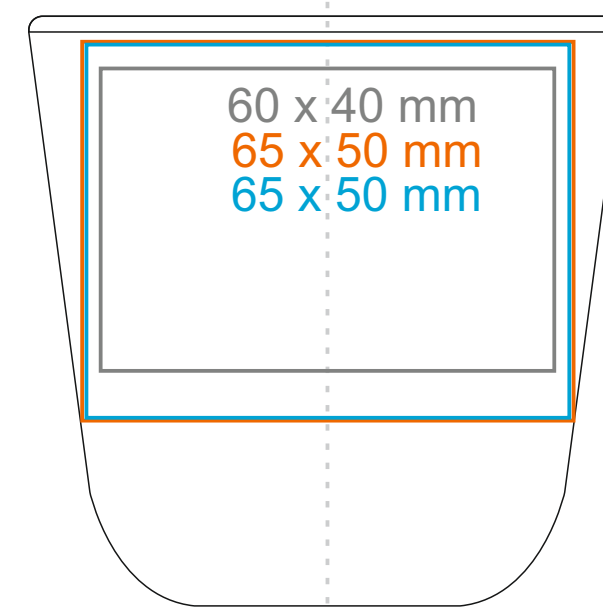

Romantic

230 ml / h: 78 mm / Ø 79 mm

CANDLESHERE
enlight your brand

*In the case of projects running outside of the standard print area, please contact our sales department.

Meaning

- Transfer Print
- Laser Engraving
- Direct Print