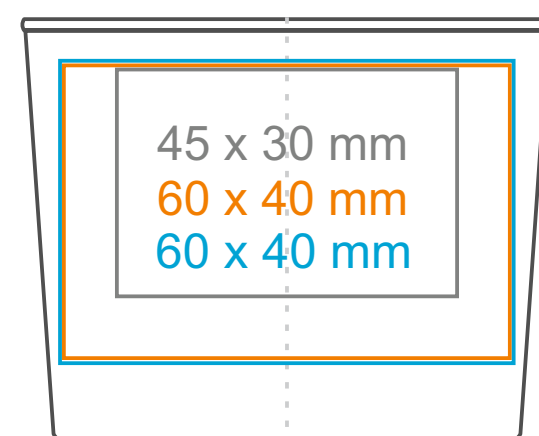

# Elipse

60 ml / h: 45 mm / Ø 60 mm

CANDLESPIHERE  
enlight your brand

\*In the case of projects running outside of the standard print area, please contact our sales department.

## Meaning

-  Transfer Print
-  Laser Engraving
-  Direct Print

# Elipse

120ml / h: 56 mm / Ø 70 mm

CANDLESHERE  
enlight your brand

\*In the case of projects running outside of the standard print area, please contact our sales department.