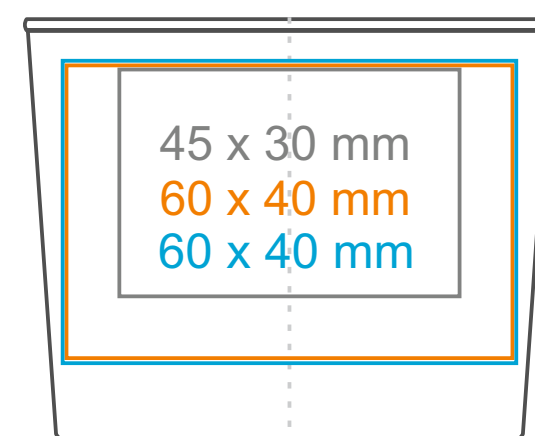

# Elipse

60 ml / h: 45 mm / Ø 60 mm

CANDLESPIHERE  
enlight your brand

\*In the case of projects running outside of the standard print area, please contact our sales department.

## Meaning

-  Transfer Print
-  Laser Engraving
-  Direct Print

# Elipse

120ml / h: 56 mm / Ø 70 mm

CANDLESHERE  
enlight your brand

\*In the case of projects running outside of the standard print area, please contact our sales department.