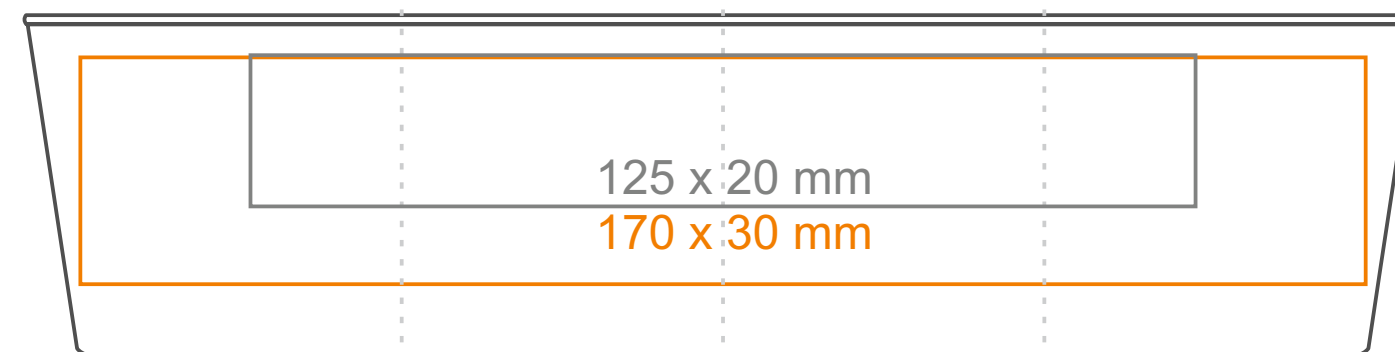

# Elipse

60 ml / h: 45 mm / Ø 60 mm

CANDLESPIHERE  
enlight your brand

\*In the case of projects running outside of the standard print area, please contact our sales department.

## Meaning

-  Transfer Print
-  Laser Engraving
-  Direct Print

# Elipse

120ml / h: 56 mm / Ø 70 mm

CANDLESHERE  
enlight your brand

\*In the case of projects running outside of the standard print area, please contact our sales department.