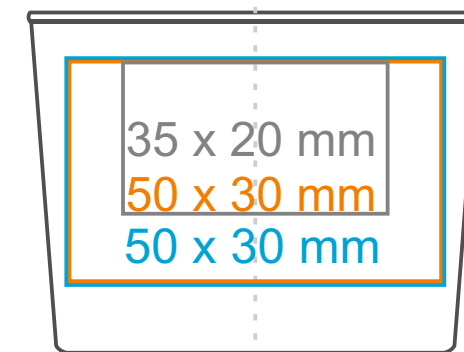

# Elipse

60 ml / h: 45 mm / Ø 60 mm

CANDLESPIHERE  
enlight your brand

\*In the case of projects running outside of the standard print area, please contact our sales department.

## Meaning

-  Transfer Print
-  Laser Engraving
-  Direct Print

# Elipse

120ml / h: 56 mm / Ø 70 mm

CANDLESHERE  
enlight your brand

\*In the case of projects running outside of the standard print area, please contact our sales department.