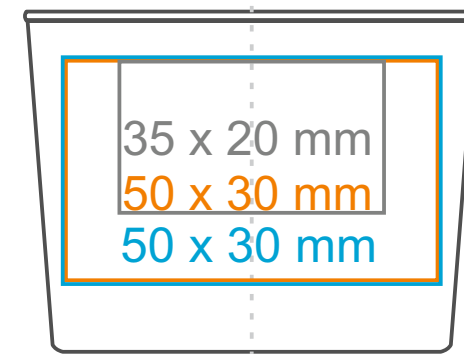

# Elipse

60 ml / h: 45 mm / Ø 60 mm

CANDLESPIHERE  
enlight your brand

\*In the case of projects running outside of the standard print area, please contact our sales department.

## Meaning

-  Transfer Print
-  Laser Engraving
-  Direct Print

# Elipse

120ml / h: 56 mm / Ø 70 mm

CANDLESHERE  
enlight your brand

\*In the case of projects running outside of the standard print area, please contact our sales department.