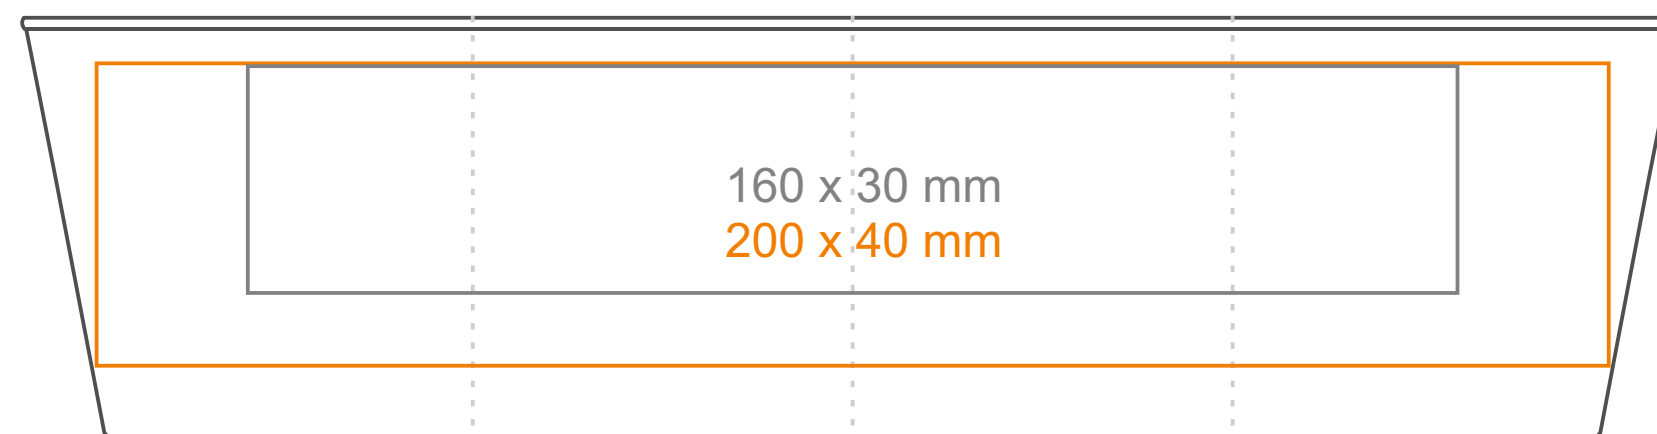

# Elipse

60 ml / h: 45 mm / Ø 60 mm

CANDLESPIHERE  
enlight your brand

\*In the case of projects running outside of the standard print area, please contact our sales department.

## Meaning

-  Transfer Print
-  Laser Engraving
-  Direct Print

# Elipse

120ml / h: 56 mm / Ø 70 mm

CANDLESHERE  
enlight your brand

\*In the case of projects running outside of the standard print area, please contact our sales department.